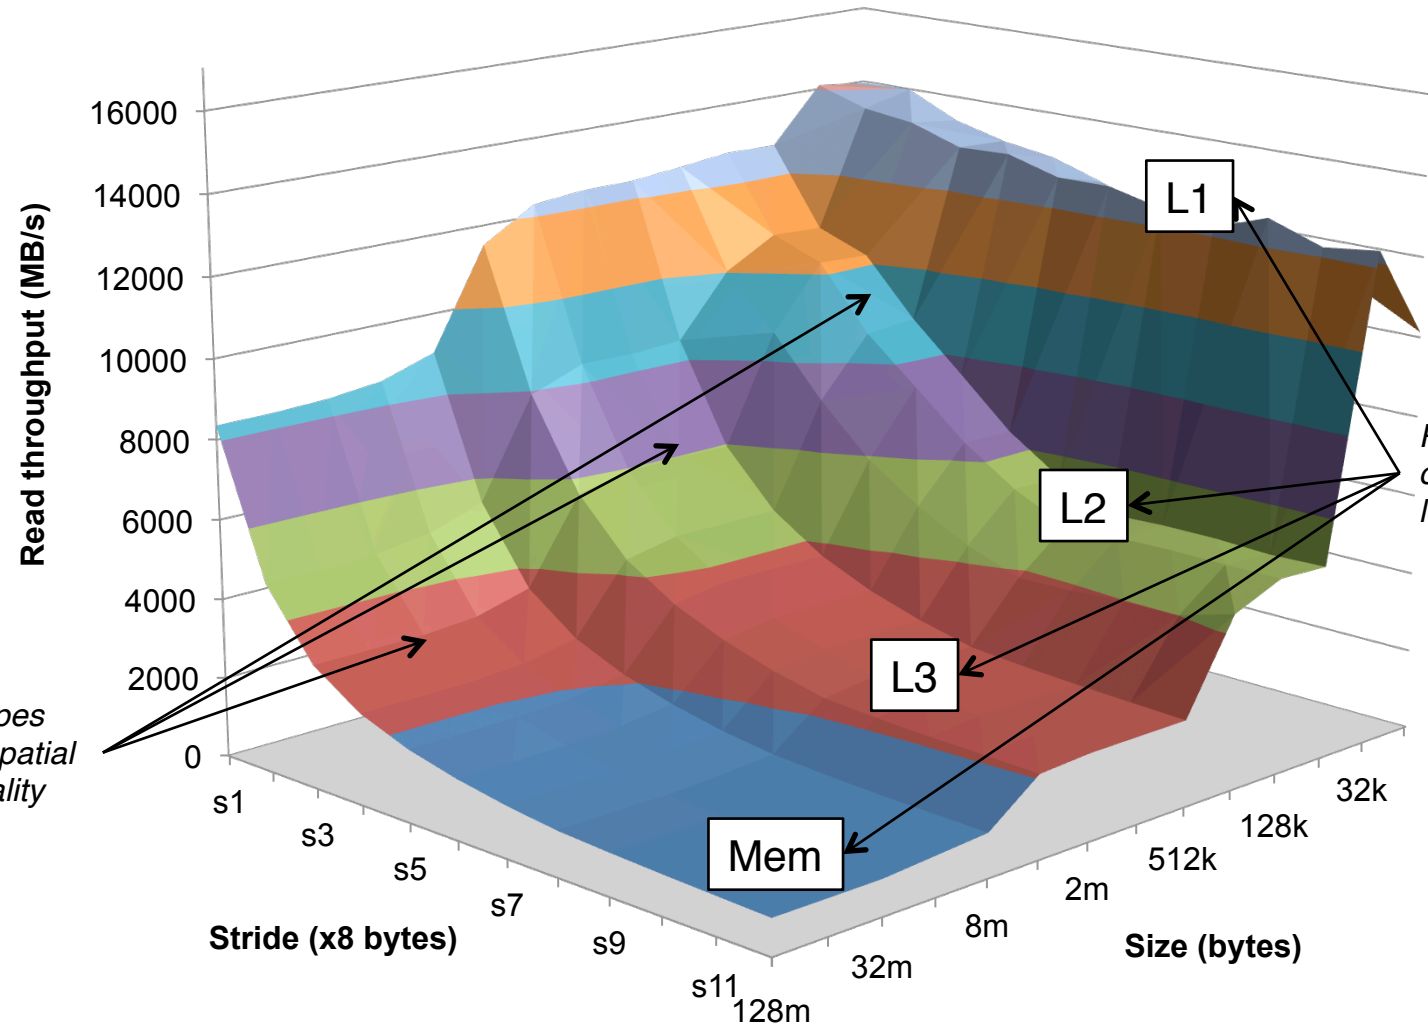

Core i7 Haswell  
2.1 GHz  
32 KB L1 d-cache  
256 KB L2 cache  
8 MB L3 cache  
64 B block size

*Slopes  
of spatial  
locality*

*Ridges  
of temporal  
locality*

L1

L2

L3

Mem